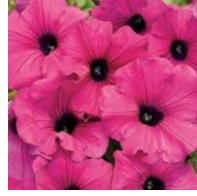

Royal Magenta

Vista Bubblegum

White

Superbells® Varieties (Calibrachoa Hybrids) – Best in Sun

SunPatians® - Sun or Shade

Apricot Punch

Dreamsicle

Grape Punch