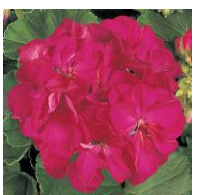

Calliope Hot Pink

Calliope Scarlet

Rocky Mtn. Light Pink

Rocky Mtn. Salmon

Rocky Mtn. Violet

Terra Cotta Colored Pot

12" Combination Annual Porch Pots – Best in Sun

\$35.00ea